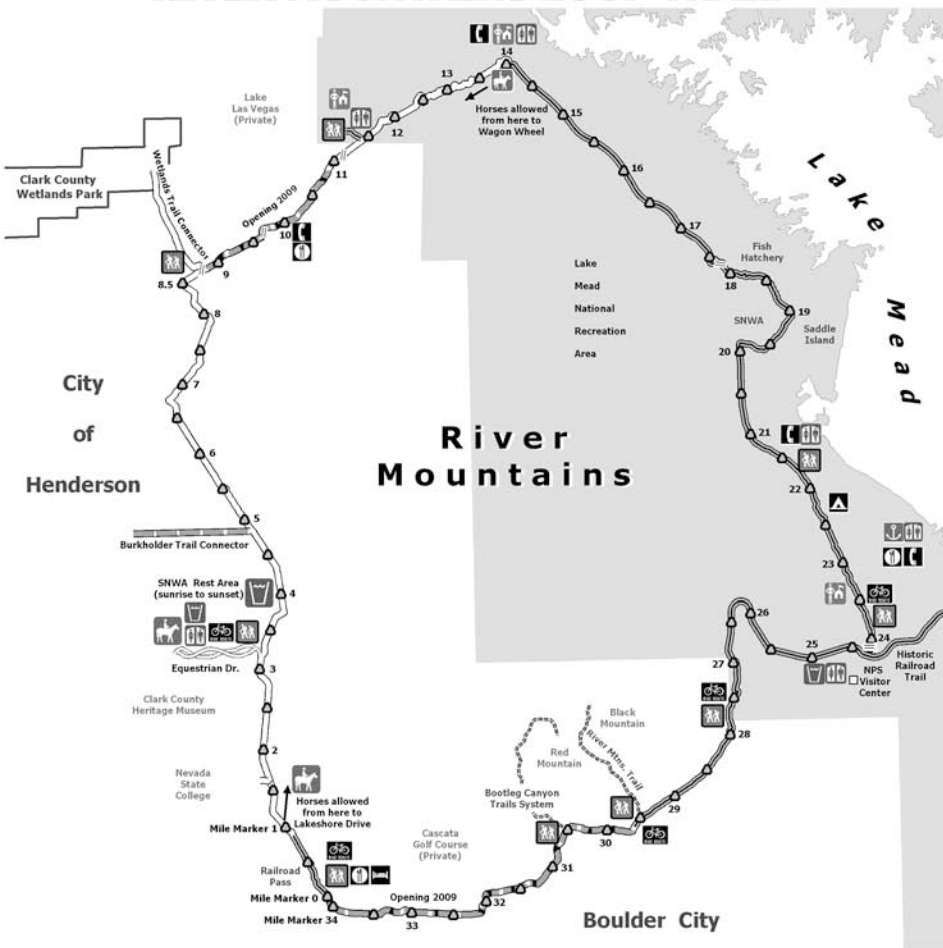

# RIVER MOUNTAINS LOOP TRAIL

**LEGEND**

	Trail - Under Construction		Ranger Station
	Trail - No Horses Allowed		Camping
	Trail - Horses Allowed		Food
	Tunnel		Lodging
	Trailhead		Telephone
	Mile Marker		Marina
	Biking		Drinking Water
	Horse Riding		Restrooms

*Note: The entire trail is designated "Non-motorized use"*

From National, 1989, 1:100,000 200009/12

[www.RiverMountainsTrail.com](http://www.RiverMountainsTrail.com)

**Emergency Phone Numbers:**  
**Life-Threatening only: 911**  
**Incidents: 311**